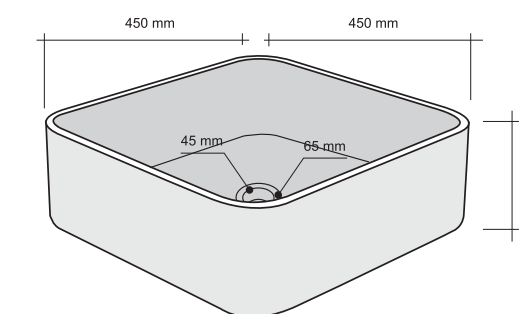

MODERNO BIANCO

CODE ISLAMODBI
COLOUR Bianco
DIMENSIONS 45x45 h 15 cm
MATERIAL Marmo
SURFACE FINISH Levigato
KG / PZ 30
PRICE BAND 27