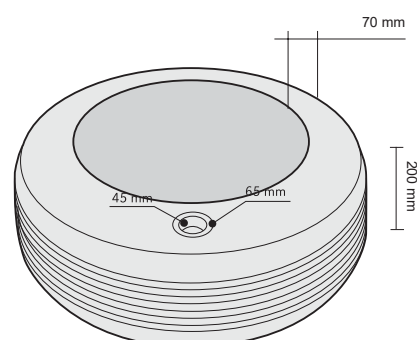

COPERTONE

CODE ISLACOPER
COLOUR Nero
DIMENSIONS Ø55 h20 cm
MATERIAL Basalto
SURFACE FINISH Levigata
KG / PZ 35
PRICE BAND **33**