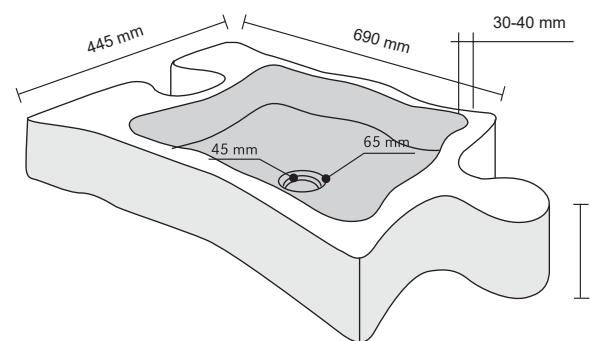

## INFINITO BIANCO

CODE ISLAINFBC  
 COLOUR Bianco  
 DIMENSIONS Ø55 h12 cm  
 MATERIAL Marmo  
 SURFACE FINISH Levigato-Lavorato  
 KG / PZ 50  
 PRICE BAND 29

## SIMMETRIE BIANCO

CODE ISLASIBCO  
 COLOUR Bianco  
 DIMENSIONS 35x60xh12 cm  
 MATERIAL Marmo  
 SURFACE FINISH Levigata  
 KG / BOX 35  
 PRICE BAND 24