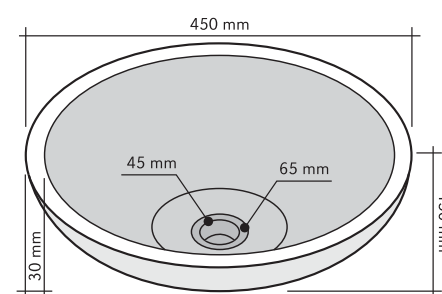

ROTONDO NERO GREZZO

CODE ISLATONEG
COLOUR Nero
DIMENSIONS Ø45 h15 cm
MATERIAL Marmo
SURFACE FINISH Grezzo
KG / PZ 30
PRICE BAND 22