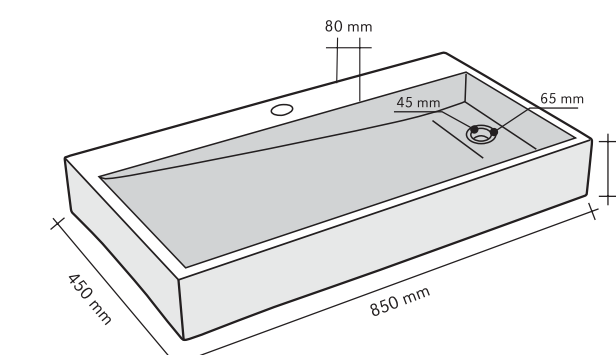

RETTANGOLO BASALTO NERO

CODE ISLAREBNE
COLOUR Nero
DIMENSIONS 85x45xh20 cm
MATERIAL Basalto
SURFACE FINISH Levigata
KG / PZ 65
PRICE BAND **31**