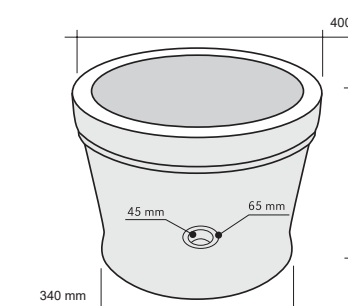

SECCHIO CREAM

CODE	ISLASECCH
COLOUR	Cream
DIMENSIONS	Ø40 h30 cm
MATERIAL	Marmo
SURFACE FINISH	Levigata
KG / PZ	35
PRICE BAND	27