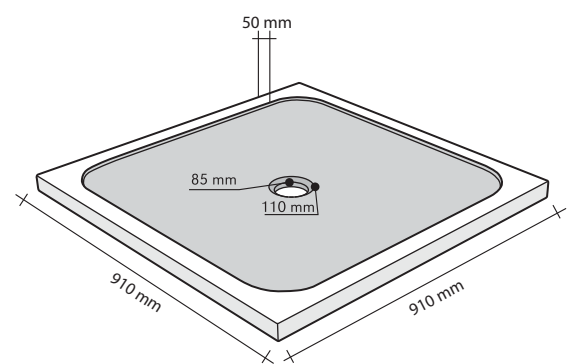

PIATTO DOCCIA NERO

CODE	ISPIDOQUN
COLOUR	Nero
DIMENSIONS	90x90xh7 cm
MATERIAL	Marmo
SURFACE FINISH	Levigata
KG / PZ	100
PRICE BAND	37