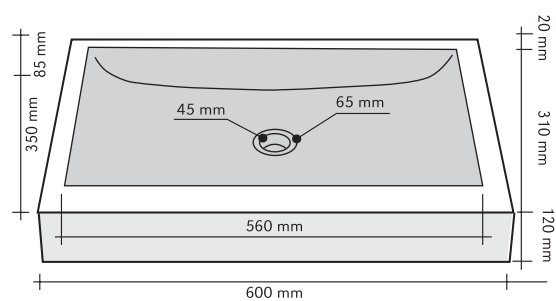

## SIMMETRIE BIANCO

CODE ISLASIBCO  
 COLOUR Bianco  
 DIMENSIONS 35x60xh12 cm  
 MATERIAL Marmo  
 SURFACE FINISH Levigata  
 KG / BOX 35  
 PRICE BAND 24