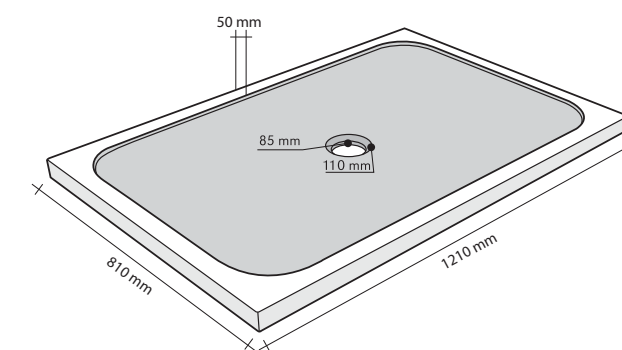

TRAPEZIO BEIGE	
CODE	ISLATRABE
COLOUR	Beige
DIMENSIONS	35x60xh15 cm
MATERIAL	Marmo
SURFACE FINISH	Levigata
KG / PZ	30
PRICE BAND	25

ARCO BEIGE	
CODE	ISLAARCBE
COLOUR	Beige
DIMENSIONS	40x100xh12 cm
MATERIAL	Marmo
SURFACE FINISH	Levigata
KG / PZ	55
PRICE BAND	31

PIRAMIDE BEIGE	
CODE	ISLAPIRBE
COLOUR	Beige
DIMENSIONS	40x40xh90 cm
MATERIAL	Marmo
SURFACE FINISH	Lavorata
KG / PZ	90
PRICE BAND	36

CAPSULA BEIGE

CODE	ISLACAPBG
COLOUR	Beige
DIMENSIONS	Ø75 h85 cm
MATERIAL	Marmo
SURFACE FINISH	Levigata
KG / PZ	190
PRICE BAND	44

PIATTO DOCCIA BEIGE

CODE	ISPIDOQUB
COLOUR	Beige
DIMENSIONS	90x90xh7 cm
MATERIAL	Marmo
SURFACE FINISH	Levigata
KG / PZ	100
PRICE BAND	37

PIATTO DOCCIA BEIGE

CODE	ISPIDOREB
COLOUR	Beige
DIMENSIONS	80x120xh7 cm
MATERIAL	Marmo
SURFACE FINISH	Levigata
KG / PZ	120
PRICE BAND	39