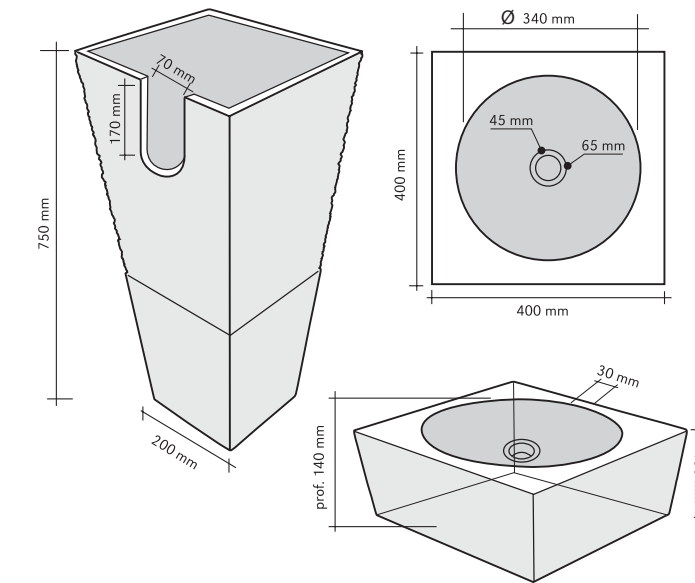

PIRAMIDE NERO

CODE ISLAPIRNE
COLOUR Nero
DIMENSIONS 40x40xh90 cm
MATERIAL Marmo
SURFACE FINISH Lavorata
KG / PZ 90
PRICE BAND 36