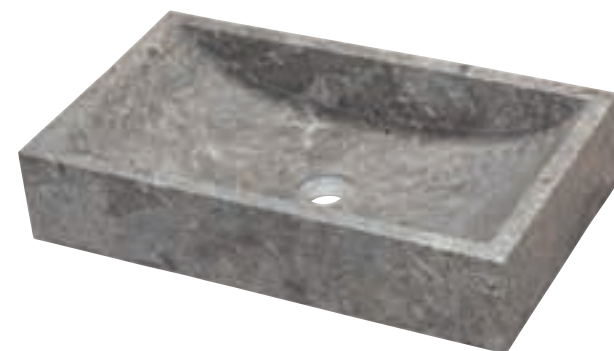

SIMMETRIE GRIGIO	
CODE	ISLASIGRI
COLOUR	Grigio
DIMENSIONS	35x60xh12 cm
MATERIAL	Marmo
SURFACE FINISH	Levigata
KG / PZ	35
PRICE BAND	24