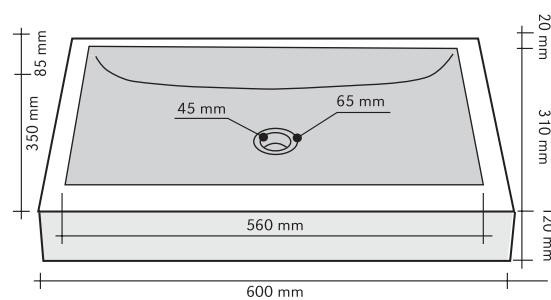

SIMMETRIE GRIGIO	
CODE	ISLASIGRI
COLOUR	Grigio
DIMENSIONS	35x60xh12 cm
MATERIAL	Marmo
SURFACE FINISH	Levigata
KG / PZ	35
PRICE BAND	24