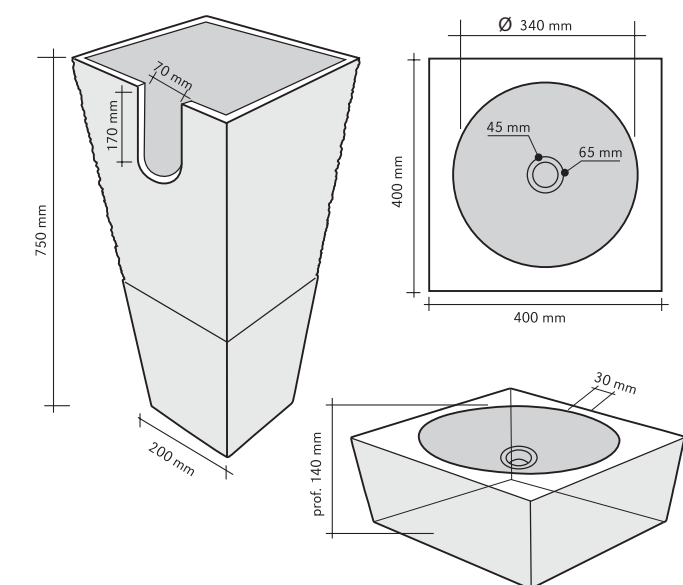

OVALE BEIGE	
CODE	ISLAOVBGD
COLOUR	Beige
DIMENSIONS	35x70xh15 cm
MATERIAL	Marmo
SURFACE FINISH	Levigata
KG / PZ	50
PRICE BAND	30

QUADRATO BEIGE	
CODE	ISLAQUBEG
COLOUR	Beige
DIMENSIONS	35x50xh12 cm
MATERIAL	Marmo
SURFACE FINISH	Levigata
KG / PZ	30
PRICE BAND	23

TRAPEZIO BEIGE	
CODE	ISLATRABE
COLOUR	Beige
DIMENSIONS	35x60xh15 cm
MATERIAL	Marmo
SURFACE FINISH	Levigata
KG / PZ	30
PRICE BAND	25

ARCO BEIGE	
CODE	ISLAARCBE
COLOUR	Beige
DIMENSIONS	40x100xh12 cm
MATERIAL	Marmo
SURFACE FINISH	Levigata
KG / PZ	55
PRICE BAND	31