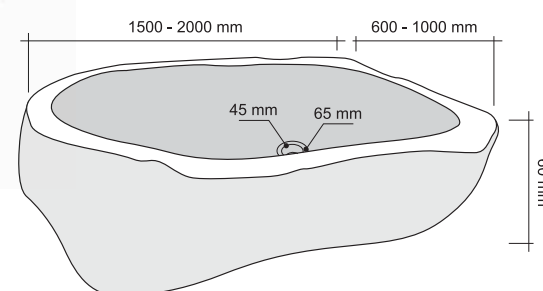

VASCA RIVERSTONE
Pezzo Unico

CODE	ISVASRIV2
COLOUR	Scuero
DIMENSIONS	60-100 x 150-200 h 60cm
MATERIAL	River Stone
SURFACE FINISH	Grezza
KG / PZ	2500
PRICE BAND	45