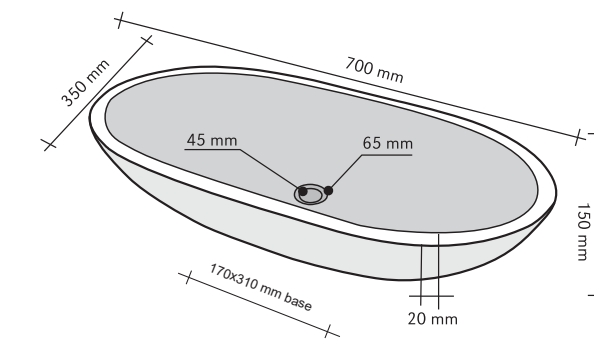

**POLIEDRO DECORATO CREAM**

CODE ISLAPDCR  
 COLOUR Cream  
 DIMENSIONS 45x45xh90 cm  
 MATERIAL Marmo  
 SURFACE FINISH Decorato  
 KG / PZ 90  
 PRICE BAND 39

TONDO GRIGIO	
CODE	ISLATOGRL
COLOUR	Grigio
DIMENSIONS	Ø45 h15 cm
MATERIAL	Marmo
SURFACE FINISH	Levigata
KG / PZ	30
PRICE BAND	22

ROTONDO GRIGIO GREZZO	
CODE	ISLATOGRI
COLOUR	Grigio
DIMENSIONS	Ø45 h15 cm
MATERIAL	Marmo
SURFACE FINISH	Grezzo
KG / PZ	30
PRICE BAND	22

QUADRATO GRIGIO	
CODE	ISLAUGRI
COLOUR	Grigio
DIMENSIONS	35x50xh12 cm
MATERIAL	Marmo
SURFACE FINISH	Levigata
KG / PZ	30
PRICE BAND	23

SIMMETRIE GRIGIO	
CODE	ISLASIGRI
COLOUR	Grigio
DIMENSIONS	35x60xh12 cm
MATERIAL	Marmo
SURFACE FINISH	Levigata
KG / PZ	35
PRICE BAND	24

INFINITO FUMÈ	
CODE	ISLAINFFU
COLOUR	Fumè
DIMENSIONS	Ø55 h12 cm
MATERIAL	Marmo
SURFACE FINISH	Levigata-Lavorata
KG / PZ	50
PRICE BAND	29