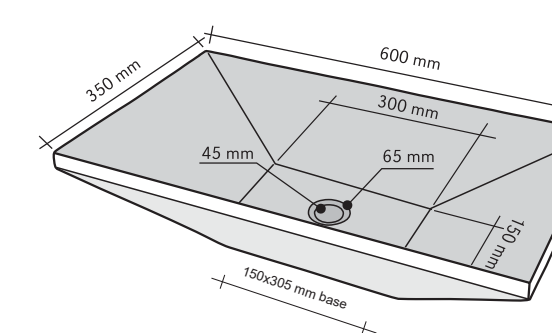

TRAPEZIO NERO

CODE ISLATRANE
COLOUR Nero
DIMENSIONS 35x60xh15 cm
MATERIAL Marmo
SURFACE FINISH Levigata
KG / PZ 30
PRICE BAND 25