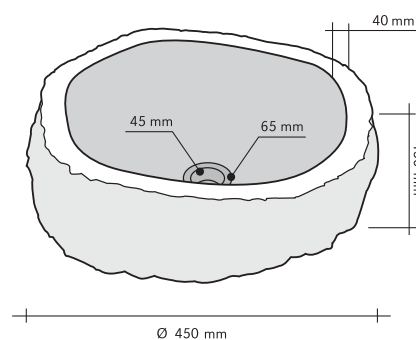

ASTRATTO FUMÈ

CODE	ISLAASFUD
COLOUR	Fumè
DIMENSIONS	Ø45 h15 cm
MATERIAL	Marmo
SURFACE FINISH	Grezza
KG / PZ	45
PRICE BAND	22