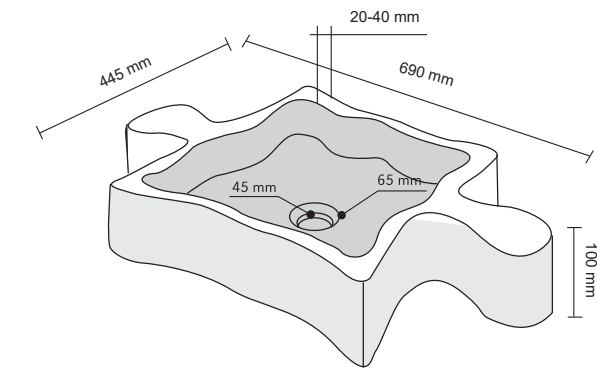

PUZZLE TRAVERTINO NOCE

CODE ISTURPUTN
COLOUR Noce
DIMENSIONS 69x44,5x10 cm
MATERIAL Travertino
SURFACE FINISH Levigata
KG / PZ 40
PRICE BAND 33