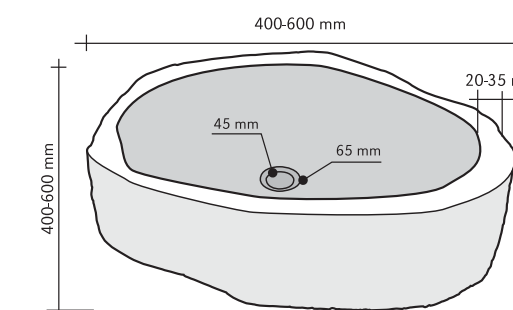

PILAR STONE - Pezzo Unico

CODE	ISLAPILST
COLOUR	Variegato
DIMENSIONS	Ø40-60 h13 cm
MATERIAL	Pietra lavica
SURFACE FINISH	Grezza
KG / PZ	30
PRICE BAND	25