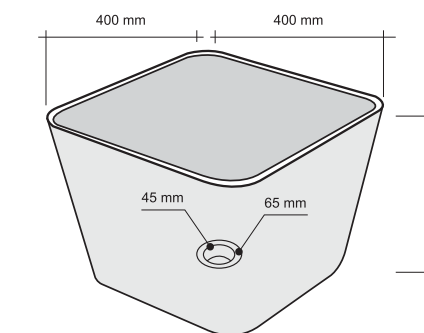

CATINO BIANCO

CODE ISLACATBI
COLOUR Bianco
DIMENSIONS 40x40 h30 cm
MATERIAL Marmo
SURFACE FINISH Levigato
KG / PZ 25
PRICE BAND 30