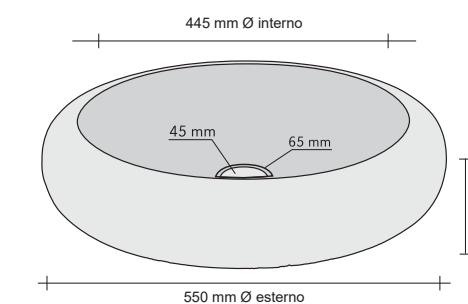

INFINITO NERO

CODE ISLAINFNE
COLOUR Nero
DIMENSIONS Ø55 h12 cm
MATERIAL Marmo
SURFACE FINISH Lavorata-Levigata
KG / PZ 50
PRICE BAND 29