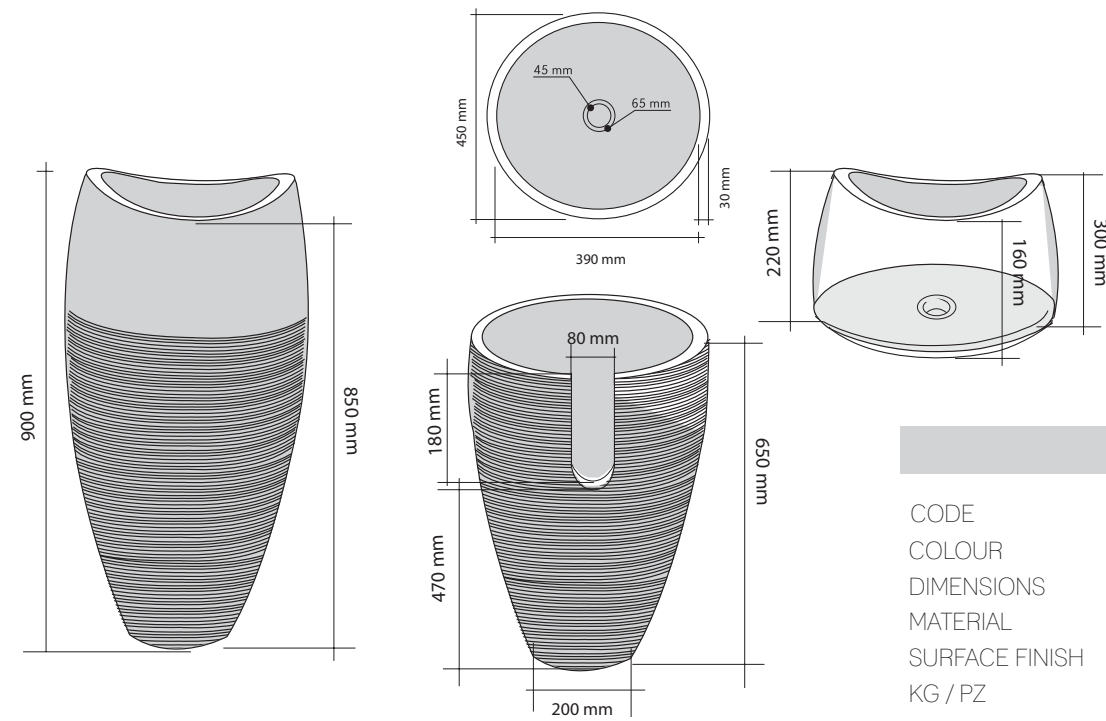

SFERICO CREAM

CODE ISLAAFECR
COLOUR Cream
DIMENSIONS Ø45 h85/90 cm
MATERIAL Marmo
SURFACE FINISH Lavorata-Levigata
KG / PZ 100
PRICE BAND 39