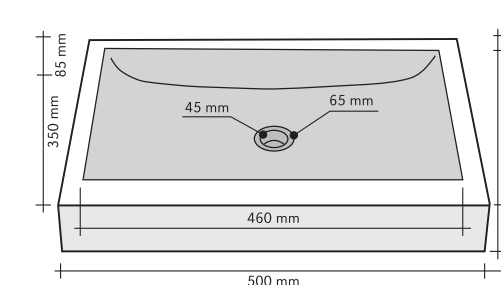

QUADRATO NERO

CODE ISLAQUNER
COLOUR Nero
DIMENSIONS 35x50xh12 cm
MATERIAL Marmo
SURFACE FINISH Levigata
KG / PZ 30
PRICE BAND 23