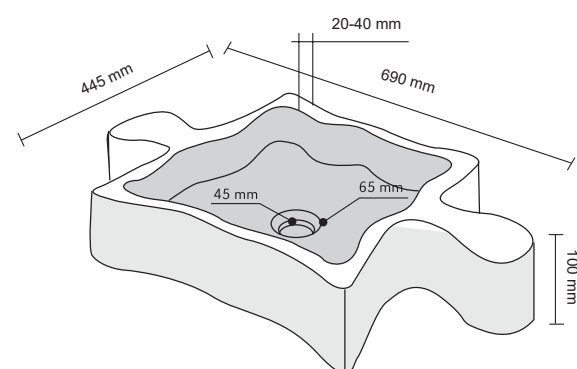

PUZZLE BASALTO NERO

CODE ISTURPUNE
COLOUR Nero
DIMENSIONS 69x44,5xh10 cm
MATERIAL Basalto
SURFACE FINISH Levigata
KG / PZ 40
PRICE BAND **36**