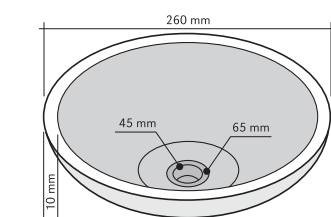

MINI TONDO BASALTO NERO

CODE	ISLAMREBN
COLOUR	Nero
DIMENSIONS	Ø26 h13 cm
MATERIAL	Basalto
SURFACE FINISH	Levigata
KG / PZ	25
PRICE BAND	20