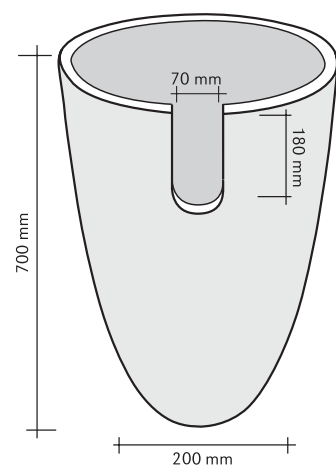

CONICO BASALTO NERO

CODE	ISLACOBAN
COLOUR	Nero
DIMENSIONS	Ø45 h90 cm
MATERIAL	Basalto
SURFACE FINISH	Levigata
KG / PZ	100
PRICE BAND	42