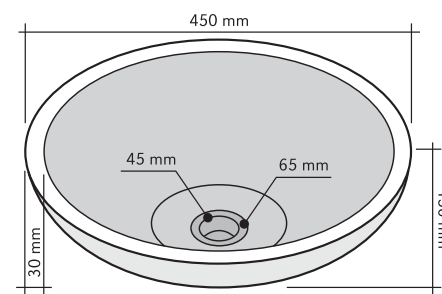

## SECCHIO CREAM

CODE	ISLASECCH
COLOUR	Cream
DIMENSIONS	Ø40 h30 cm
MATERIAL	Marmo
SURFACE FINISH	Levigata
KG / PZ	35
PRICE BAND	27

**SFERICO CREAM**

CODE ISLAAFECR  
 COLOUR Cream  
 DIMENSIONS Ø45 h85/90 cm  
 MATERIAL Marmo  
 SURFACE FINISH Lavorata-Levigata  
 KG / PZ 100  
 PRICE BAND 39

**PUZZLE TRAVERTINO CHIARO**

CODE ISTURPUTC  
 COLOUR Chiaro  
 DIMENSIONS 69x44,5x10 cm  
 MATERIAL Travertino  
 SURFACE FINISH Levigata  
 KG / PZ 50  
 PRICE BAND 33

**PUZZLE TRAVERTINO NOCE**

CODE ISTURPUTN  
 COLOUR Noce  
 DIMENSIONS 69x44,5x10 cm  
 MATERIAL Travertino  
 SURFACE FINISH Levigata  
 KG / PZ 40  
 PRICE BAND 33

**POLIEDRO DECORATO CREAM**

CODE ISLAPDCR  
 COLOUR Cream  
 DIMENSIONS 45x45xh90 cm  
 MATERIAL Marmo  
 SURFACE FINISH Decorato  
 KG / PZ 90  
 PRICE BAND 39

TONDO GRIGIO	
CODE	ISLATOGRL
COLOUR	Grigio
DIMENSIONS	Ø45 h15 cm
MATERIAL	Marmo
SURFACE FINISH	Levigata
KG / PZ	30
PRICE BAND	22