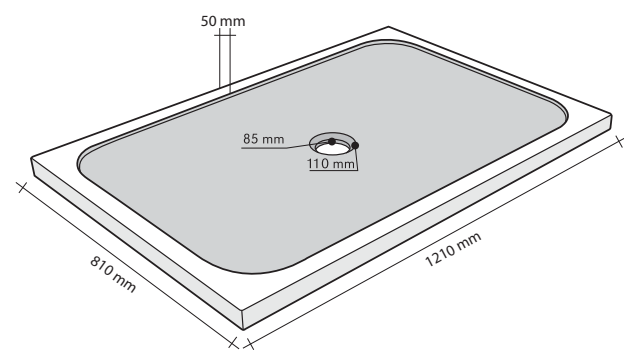

PIATTO DOCCIA NERO

CODE	ISPIDOREN
COLOUR	Nero
DIMENSIONS	80x120xh7 cm
MATERIAL	Marmo
SURFACE FINISH	Levigata
KG / PZ	120
PRICE BAND	39

DISPENSER E BIC. MARMO NERO

SHAPE	Rotonda
CODE	ISACCP5BN
COLOUR	Nero
DIMENSIONS	h15 - h11 cm
MATERIAL	Marmo
SURFACE FINISH	Levigata
PRICE BAND	13

PORTASAPONE MARMO NERO

SHAPE	Ovale
CODE	ISACCS5DNE
COLOUR	Nero
DIMENSIONS	9x12 cm
MATERIAL	Marmo
SURFACE FINISH	Levigata
PRICE BAND	8