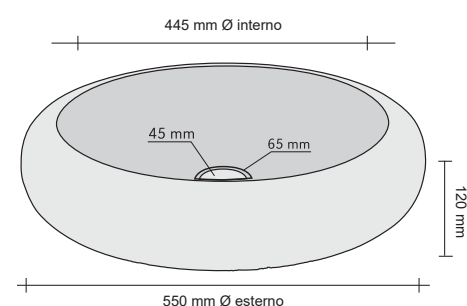

INFINITO BIANCO

CODE ISLAINFBC
COLOUR Bianco
DIMENSIONS Ø55 h12 cm
MATERIAL Marmo
SURFACE FINISH Levigato-Lavorato
KG / PZ 50
PRICE BAND 29