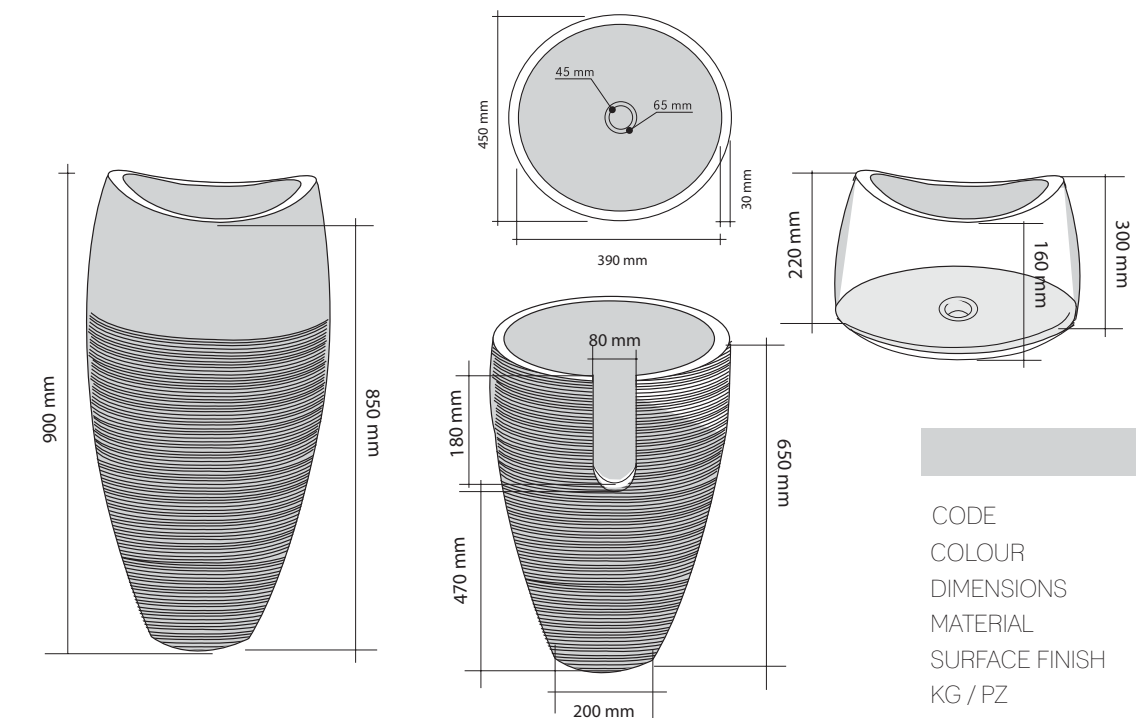

SFERICO FUMÈ	
CODE	ISLAAFEFU
COLOUR	Fumè
DIMENSIONS	Ø45 h85/90 cm
MATERIAL	Marmo
SURFACE FINISH	Lavorata
KG / PZ	100
PRICE BAND	39