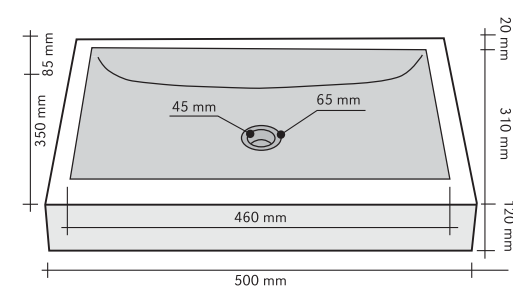

## BOULE BEIGE

CODE	ISLABUBGE
COLOUR	Beige
DIMENSIONS	40/60 h20 cm
MATERIAL	Marmo
SURFACE FINISH	Levigata
KG / PZ	30
PRICE BAND	30

## CATINO BEIGE

CODE	ISLACATBG
COLOUR	Beige
DIMENSIONS	40x40 h30 cm
MATERIAL	Marmo
SURFACE FINISH	Levigata
KG / PZ	25
PRICE BAND	30

## MODERNO BEIGE

CODE	ISLAMODBG
COLOUR	Beige
DIMENSIONS	45x45 h 15 cm
MATERIAL	Marmo
SURFACE FINISH	Levigata
KG / PZ	30
PRICE BAND	27

ELLISSI BEIGE	
CODE	ISTURELBG
COLOUR	Beige
DIMENSIONS	53x40,6xh15 cm
MATERIAL	Marmo
SURFACE FINISH	Levigata
KG / PZ	25
PRICE BAND	26

OVALE BEIGE	
CODE	ISLAOVBGD
COLOUR	Beige
DIMENSIONS	35x70xh15 cm
MATERIAL	Marmo
SURFACE FINISH	Levigata
KG / PZ	50
PRICE BAND	30

QUADRATO BEIGE	
CODE	ISLAQUBEG
COLOUR	Beige
DIMENSIONS	35x50xh12 cm
MATERIAL	Marmo
SURFACE FINISH	Levigata
KG / PZ	30
PRICE BAND	23