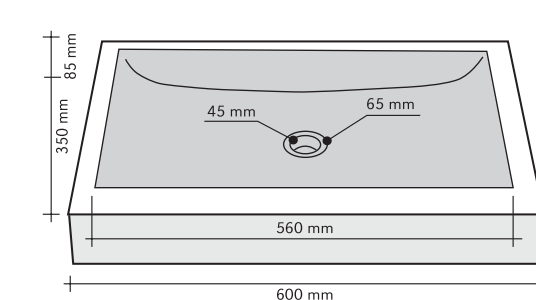

SIMMETRIE NERO

CODE ISLASINER
COLOUR Nero
DIMENSIONS 35x60xh12 cm
MATERIAL Marmo
SURFACE FINISH Levigata
KG / PZ 35
PRICE BAND 24