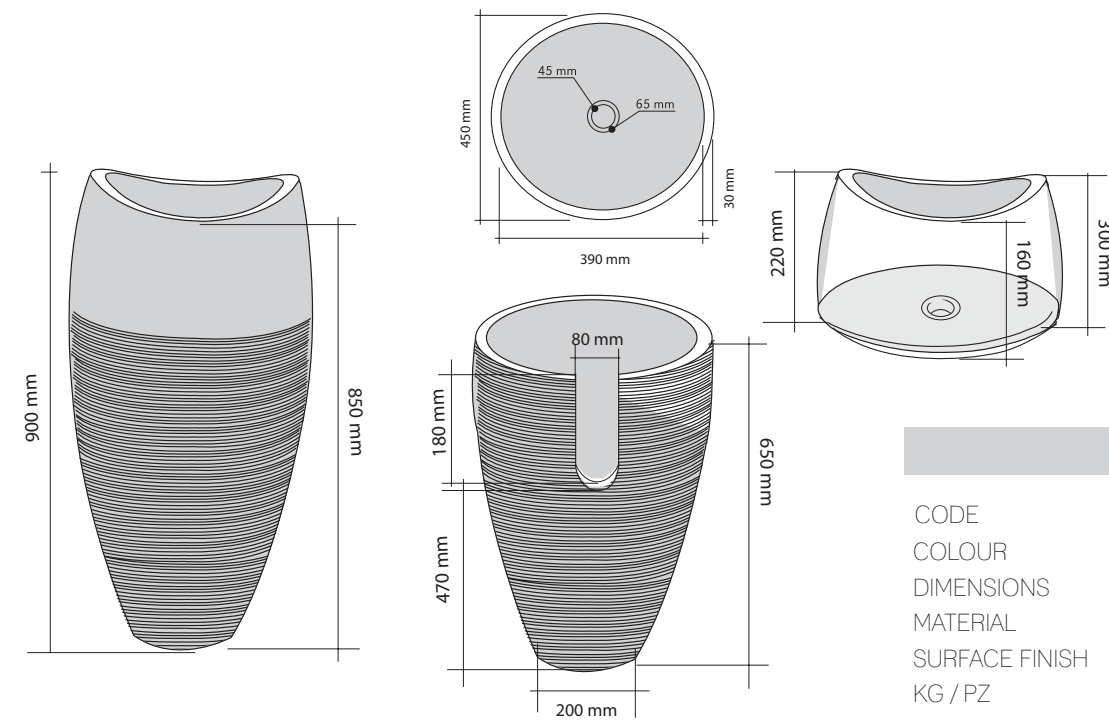

**PIRAMIDE NERO**

CODE ISLAPIRNE  
 COLOUR Nero  
 DIMENSIONS 40x40xh90 cm  
 MATERIAL Marmo  
 SURFACE FINISH Lavorata  
 KG / PZ 90  
 PRICE BAND 36

**SFERICO NERO**

CODE ISLAAFENE  
 COLOUR Nero  
 DIMENSIONS Ø45 h85/90 cm  
 MATERIAL Marmo  
 SURFACE FINISH Levigata-Lavorata  
 KG / PZ 100  
 PRICE BAND 39