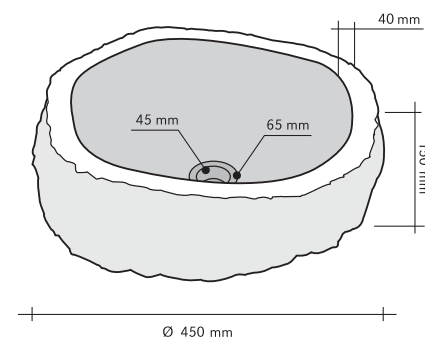

ASTRATTO NERO

CODE ISLAASNED
COLOUR Nero
DIMENSIONS Ø45 h15 cm
MATERIAL Marmo
SURFACE FINISH Grezza
KG / PZ 45
PRICE BAND 22