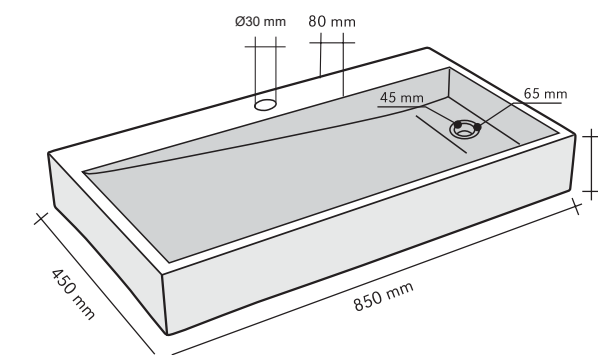

RETTANGOLO ONICE

CODE	ISLAREONI
COLOUR	Chiaro
DIMENSIONS	85x45xh20 cm
MATERIAL	Onice
SURFACE FINISH	Levigata
KG / PZ	55
PRICE BAND	33