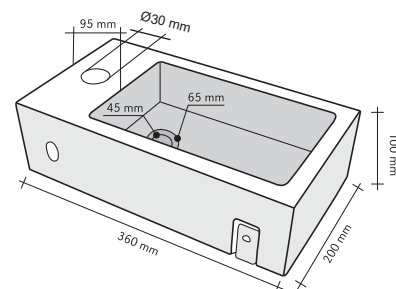

MINI RETTANGOLO ONICE

CODE	ISLAMREON
COLOUR	Chiaro
DIMENSIONS	36x20xh10
MATERIAL	Onice
SURFACE FINISH	Levigata
KG / PZ	25
PRICE BAND	21