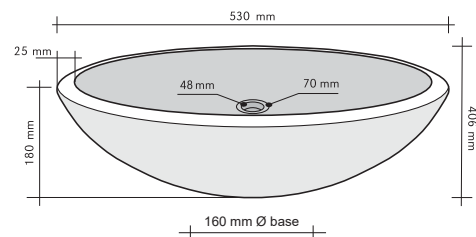

ELLISSI BIANCO

CODE ISTURELBC
COLOUR Bianco
DIMENSIONS 53x40,6xh15 cm
MATERIAL Marmo
SURFACE FINISH Levigata
KG / PZ 25
PRICE BAND 30