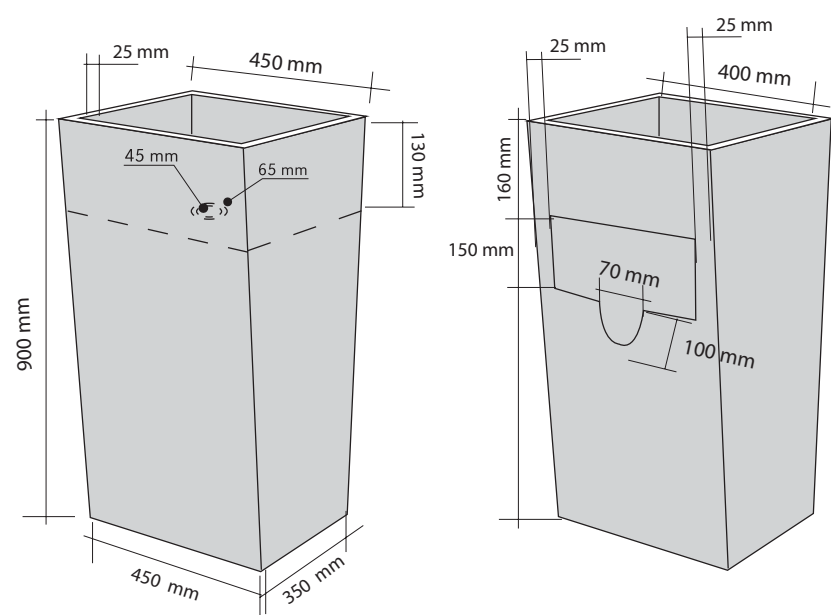

**PIRAMIDE NERO**

CODE ISLAPIRNE  
 COLOUR Nero  
 DIMENSIONS 40x40xh90 cm  
 MATERIAL Marmo  
 SURFACE FINISH Lavorata  
 KG / PZ 90  
 PRICE BAND 36

**SFERICO NERO**

CODE ISLAAFENE  
 COLOUR Nero  
 DIMENSIONS Ø45 h85/90 cm  
 MATERIAL Marmo  
 SURFACE FINISH Levigata-Lavorata  
 KG / PZ 100  
 PRICE BAND 39

**CUBO NERO**

CODE ISLACUBNE  
 COLOUR Nero  
 DIMENSIONS 40x40xh90 cm  
 MATERIAL Marmo  
 SURFACE FINISH Levigata  
 KG / PZ 90  
 PRICE BAND 37