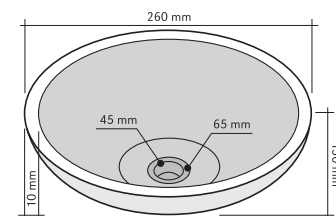

MINI TONDO ONICE

CODE	ISLAMIONI
COLOUR	Chiaro
DIMENSIONS	Ø26 h13 cm
MATERIAL	Onice
SURFACE FINISH	Levigata
KG / PZ	35
PRICE BAND	20