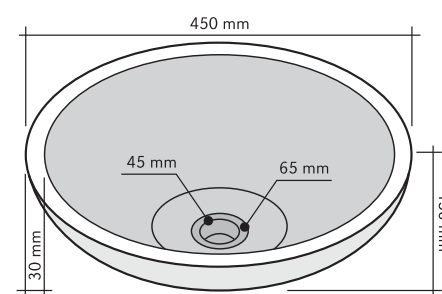

**LAMP STONE - Pezzo Unico**

SHAPE	Rotonda
CODE	ISLAMPSTO
COLOUR	Scuero
DIMENSIONS	Ø30-35 cm h40-45 cm
MATERIAL	River Stone
SURFACE FINISH	Grezza
PRICE BAND	21

**TONDO ANTRACITE**

CODE	ISLATOAND
COLOUR	Antracite
DIMENSIONS	Ø45 h15 cm
MATERIAL	Marmo
SURFACE FINISH	Levigata
KG / PZ	30
PRICE BAND	22

## ASTRATTO NERO

CODE ISLAASNED  
 COLOUR Nero  
 DIMENSIONS Ø45 h15 cm  
 MATERIAL Marmo  
 SURFACE FINISH Grezza  
 KG / PZ 45  
 PRICE BAND 22