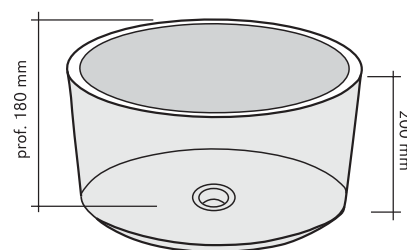

CONICO BASALTO NERO

CODE	ISLACOBAN
COLOUR	Nero
DIMENSIONS	Ø45 h90 cm
MATERIAL	Basalto
SURFACE FINISH	Levigata
KG / PZ	100
PRICE BAND	42