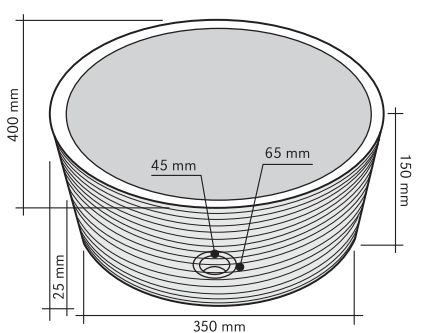

CILINDRO NERO

CODE ISLACILNE
COLOUR Nero
DIMENSIONS Ø40 h15 cm
MATERIAL Marmo
SURFACE FINISH Bucciardato
KG / PZ 25
PRICE BAND 22