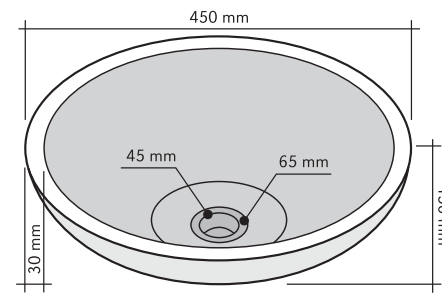

## SECCHIO CREAM

CODE	ISLASECCH
COLOUR	Cream
DIMENSIONS	Ø40 h30 cm
MATERIAL	Marmo
SURFACE FINISH	Levigata
KG / PZ	35
PRICE BAND	27

**SFERICO CREAM**

CODE ISLAAFECR  
 COLOUR Cream  
 DIMENSIONS Ø45 h85/90 cm  
 MATERIAL Marmo  
 SURFACE FINISH Lavorata-Levigata  
 KG / PZ 100  
 PRICE BAND 39

**PUZZLE TRAVERTINO CHIARO**

CODE ISTURPUTC  
 COLOUR Chiaro  
 DIMENSIONS 69x44,5x10 cm  
 MATERIAL Travertino  
 SURFACE FINISH Levigata  
 KG / PZ 50  
 PRICE BAND 33

**PUZZLE TRAVERTINO NOCE**

CODE ISTURPUTN  
 COLOUR Noce  
 DIMENSIONS 69x44,5x10 cm  
 MATERIAL Travertino  
 SURFACE FINISH Levigata  
 KG / PZ 40  
 PRICE BAND 33

**POLIEDRO DECORATO CREAM**

CODE ISLAPDCR  
 COLOUR Cream  
 DIMENSIONS 45x45xh90 cm  
 MATERIAL Marmo  
 SURFACE FINISH Decorato  
 KG / PZ 90  
 PRICE BAND 39

TONDO GRIGIO	
CODE	ISLATOGRL
COLOUR	Grigio
DIMENSIONS	Ø45 h15 cm
MATERIAL	Marmo
SURFACE FINISH	Levigata
KG / PZ	30
PRICE BAND	22