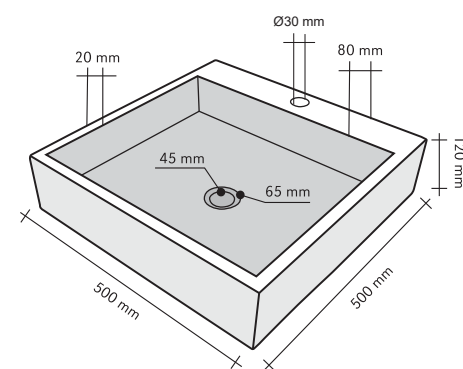

QUADRO ONICE

CODE	ISLAQUONI
COLOUR	Chiaro
DIMENSIONS	35x50xh12 cm
MATERIAL	Onice
SURFACE FINISH	Levigata
KG / PZ	35
PRICE BAND	27