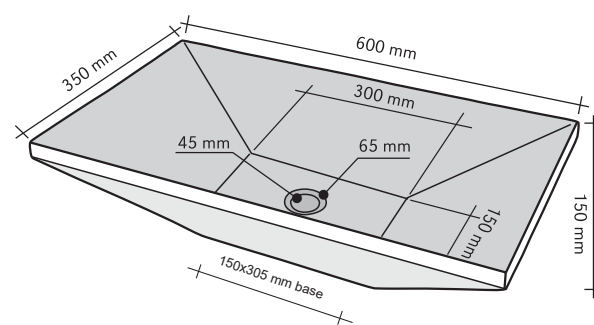

TRAPEZIO BASALTO NERO

CODE	ISLATRABN
COLOUR	Nero
DIMENSIONS	35x60xh15 cm
MATERIAL	Basalto
SURFACE FINISH	Levigata
KG / PZ	35
PRICE BAND	30