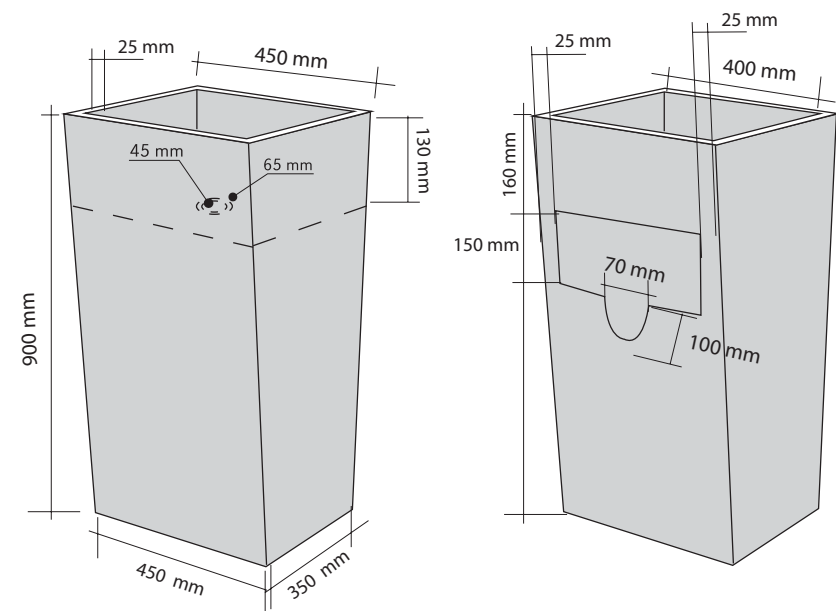

POLIEDRO DECORATO CREAM

CODE ISLAPDCR
COLOUR Cream
DIMENSIONS 45x45xh90 cm
MATERIAL Marmo
SURFACE FINISH Decorato
KG / PZ 90
PRICE BAND 39