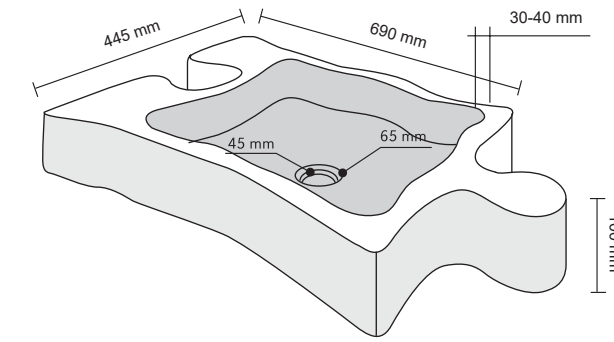

## GOCCIA CREAM

CODE	ISLAGOCCR
COLOUR	Cream
DIMENSIONS	40x60xh15 cm
MATERIAL	Marmo
SURFACE FINISH	Levigata
KG / PZ	35
PRICE BAND	24

## CASSETTA CREAM

CODE	ISLACASS
COLOUR	Cream
DIMENSIONS	40x60xh20 cm
MATERIAL	Marmo
SURFACE FINISH	Levigata
KG / PZ	35
PRICE BAND	31

## SECCHIO CREAM

CODE	ISLASECCH
COLOUR	Cream
DIMENSIONS	Ø40 h30 cm
MATERIAL	Marmo
SURFACE FINISH	Levigata
KG / PZ	35
PRICE BAND	27

**SFERICO CREAM**

CODE ISLAAFECR  
 COLOUR Cream  
 DIMENSIONS Ø45 h85/90 cm  
 MATERIAL Marmo  
 SURFACE FINISH Lavorata-Levigata  
 KG / PZ 100  
 PRICE BAND 39