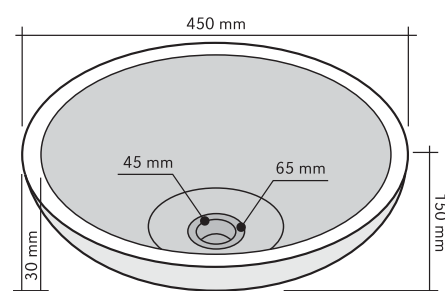

TONDO BEIGE LEVIGATO

CODE	ISLATOBEL
COLOUR	Beige
DIMENSIONS	Ø45 h15 cm
MATERIAL	Marmo
SURFACE FINISH	Levigata
KG / PZ	30
PRICE BAND	22