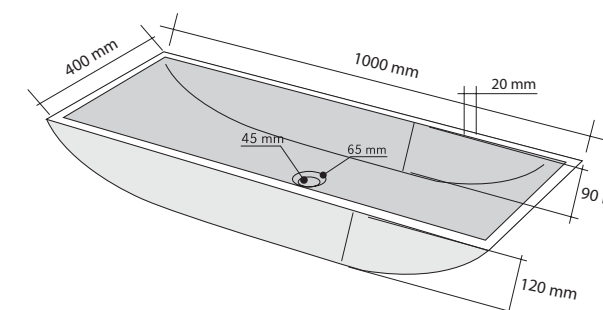

ARCO BEIGE	
CODE	ISLAARCBE
COLOUR	Beige
DIMENSIONS	40x100xh12 cm
MATERIAL	Marmo
SURFACE FINISH	Levigata
KG / PZ	55
PRICE BAND	31