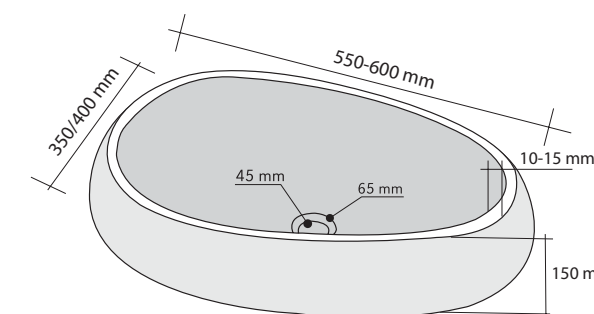

## DIMENSIONS:

SMALL	Ø60 h60 mm
MEDIUM	Ø60 h90 mm
BIG	Ø60 h120 mm

## TONDO TROTOL

CODE	ISLATOTRO
COLOUR	Chiaro
DIMENSIONS	Ø45 h15 cm
MATERIAL	Marmo
SURFACE FINISH	Levigata
KG / PZ	30
PRICE BAND	22

## INFINITO CREAM

CODE	ISLAINFCR
COLOUR	Cream
DIMENSIONS	Ø55 h12 cm
MATERIAL	Marmo
SURFACE FINISH	Levigata-Lavorata
KG / PZ	50
PRICE BAND	29

## GOCCIA CREAM

CODE	ISLAGOCCR
COLOUR	Cream
DIMENSIONS	40x60xh15 cm
MATERIAL	Marmo
SURFACE FINISH	Levigata
KG / PZ	35
PRICE BAND	24