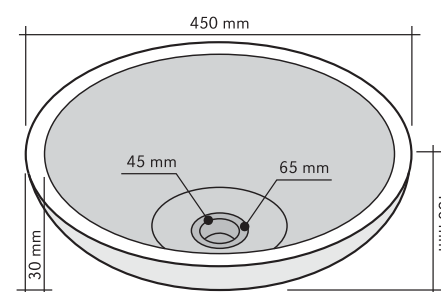

TONDO ONICE

CODE	ISLATOONI
COLOUR	Chiaro
DIMENSIONS	Ø45 h15 cm
MATERIAL	Onice
SURFACE FINISH	Levigata
KG / PZ	30
PRICE BAND	26