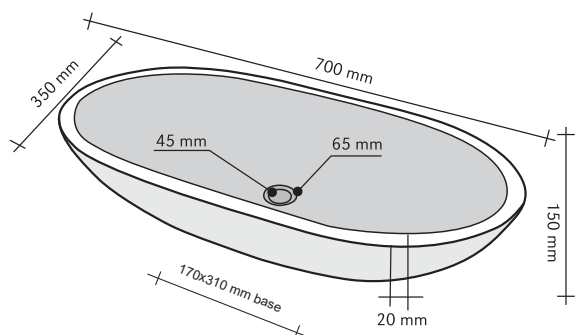

OVALE BASALTO NERO

CODE ISLAOVNE
COLOUR Nero
DIMENSIONS 35x70xh15 cm
MATERIAL Basalto
SURFACE FINISH Levigata
KG / PZ 55
PRICE BAND **33**