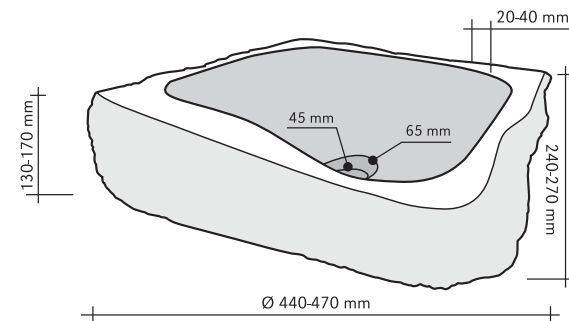

FOSSIL - Pezzo Unico

CODE	ISLAMFOSS
COLOUR	Variegato
DIMENSIONS	Ø26-46 h15 cm
MATERIAL	Legno Fossile
SURFACE FINISH	Grezza
KG / PZ	30-40
PRICE BAND	30