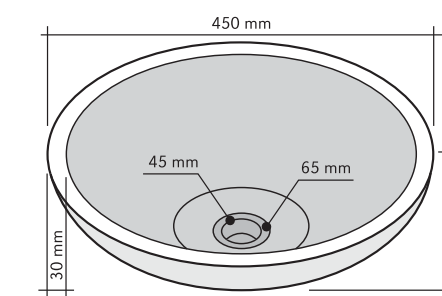

TONDO MIELE

CODE	ISLATOMIE
COLOUR	Miele
DIMENSIONS	Ø45 h15 cm
MATERIAL	Onice
SURFACE FINISH	Levigata
KG / PZ	30
PRICE BAND	22