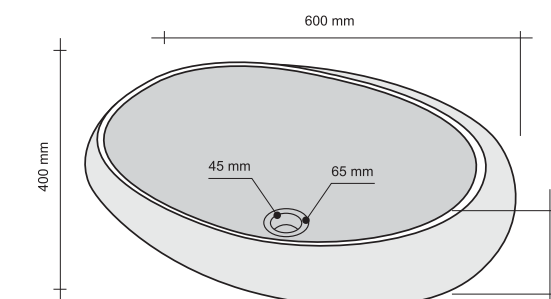

## INFINITO BIANCO

CODE ISLAINFBC  
 COLOUR Bianco  
 DIMENSIONS Ø55 h12 cm  
 MATERIAL Marmo  
 SURFACE FINISH Levigato-Lavorato  
 KG / PZ 50  
 PRICE BAND 29

## SIMMETRIE BIANCO

CODE ISLASIBCO  
 COLOUR Bianco  
 DIMENSIONS 35x60xh12 cm  
 MATERIAL Marmo  
 SURFACE FINISH Levigata  
 KG / BOX 35  
 PRICE BAND 24

## PUZZLE BIANCO

CODE ISTURPUBC  
 COLOR Bianco  
 DIMENSIONS 69x44,5xh10 cm  
 MATERIAL Marmo  
 SURFACE FINISH Levigata  
 KG / PZ 50  
 PRICE BAND 36

## CERCHIO BIANCO

CODE ISLACERBI  
 COLOUR Bianco  
 DIMENSIONS Ø40 h15 cm  
 MATERIAL Marmo  
 SURFACE FINISH Levigato  
 KG / PZ 23  
 PRICE BAND 23