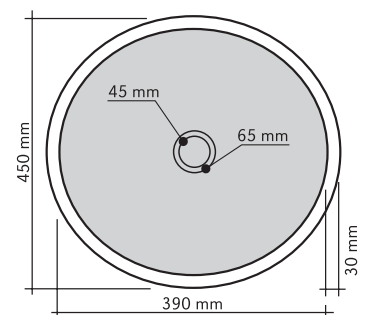

CONICO BASALTO NERO

CODE	ISLACOBAN
COLOUR	Nero
DIMENSIONS	Ø45 h90 cm
MATERIAL	Basalto
SURFACE FINISH	Levigata
KG / PZ	100
PRICE BAND	42