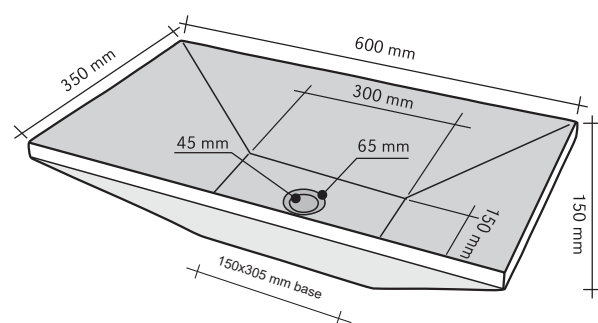

## BOULE BEIGE

CODE	ISLABUBGE
COLOUR	Beige
DIMENSIONS	40/60 h20 cm
MATERIAL	Marmo
SURFACE FINISH	Levigata
KG / PZ	30
PRICE BAND	30

## CATINO BEIGE

CODE	ISLACATBG
COLOUR	Beige
DIMENSIONS	40x40 h30 cm
MATERIAL	Marmo
SURFACE FINISH	Levigata
KG / PZ	25
PRICE BAND	30

## MODERNO BEIGE

CODE	ISLAMODBG
COLOUR	Beige
DIMENSIONS	45x45 h 15 cm
MATERIAL	Marmo
SURFACE FINISH	Levigata
KG / PZ	30
PRICE BAND	27

ELLISSI BEIGE	
CODE	ISTURELBG
COLOUR	Beige
DIMENSIONS	53x40,6xh15 cm
MATERIAL	Marmo
SURFACE FINISH	Levigata
KG / PZ	25
PRICE BAND	26

OVALE BEIGE	
CODE	ISLAOVBGD
COLOUR	Beige
DIMENSIONS	35x70xh15 cm
MATERIAL	Marmo
SURFACE FINISH	Levigata
KG / PZ	50
PRICE BAND	30

QUADRATO BEIGE	
CODE	ISLAQUBEG
COLOUR	Beige
DIMENSIONS	35x50xh12 cm
MATERIAL	Marmo
SURFACE FINISH	Levigata
KG / PZ	30
PRICE BAND	23