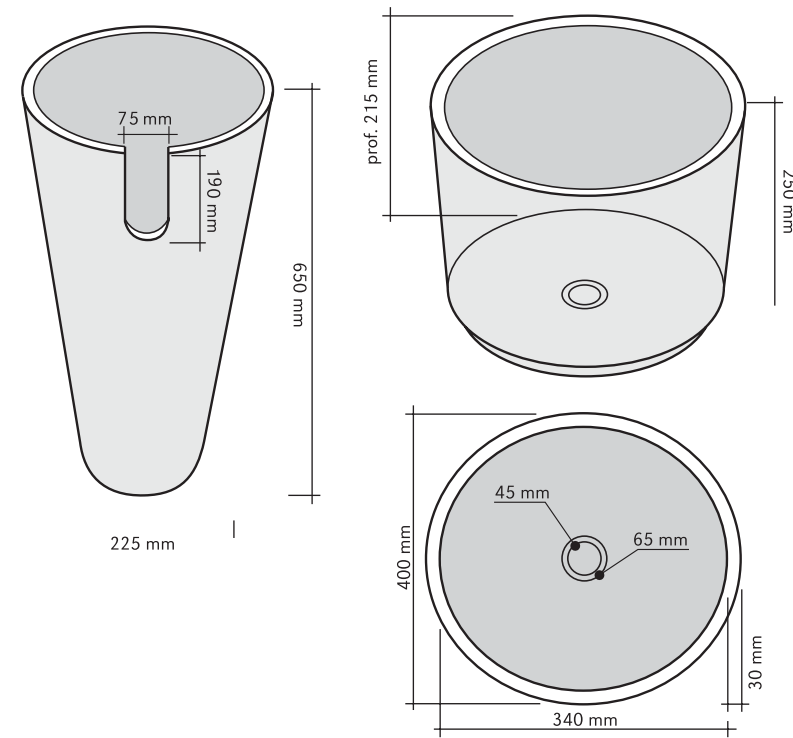

CONICO NERO

CODE ISLACONNE
COLOUR Nero
DIMENSIONS Ø40 h90 cm
MATERIAL Marmo
SURFACE FINISH Levigata-Lavorata
KG / PZ 90
PRICE BAND 33