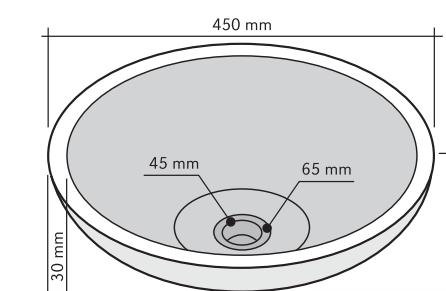

TONDO ANTRACITE

CODE	ISLATOAND
COLOUR	Antracite
DIMENSIONS	Ø45 h15 cm
MATERIAL	Marmo
SURFACE FINISH	Levigata
KG / PZ	30
PRICE BAND	22