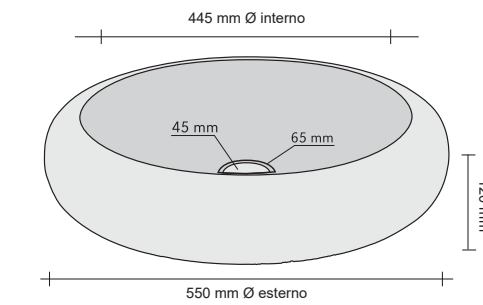

INFINITO FUMÈ	
CODE	ISLAINFFU
COLOUR	Fumè
DIMENSIONS	Ø55 h12 cm
MATERIAL	Marmo
SURFACE FINISH	Levigata-Lavorata
KG / PZ	50
PRICE BAND	29