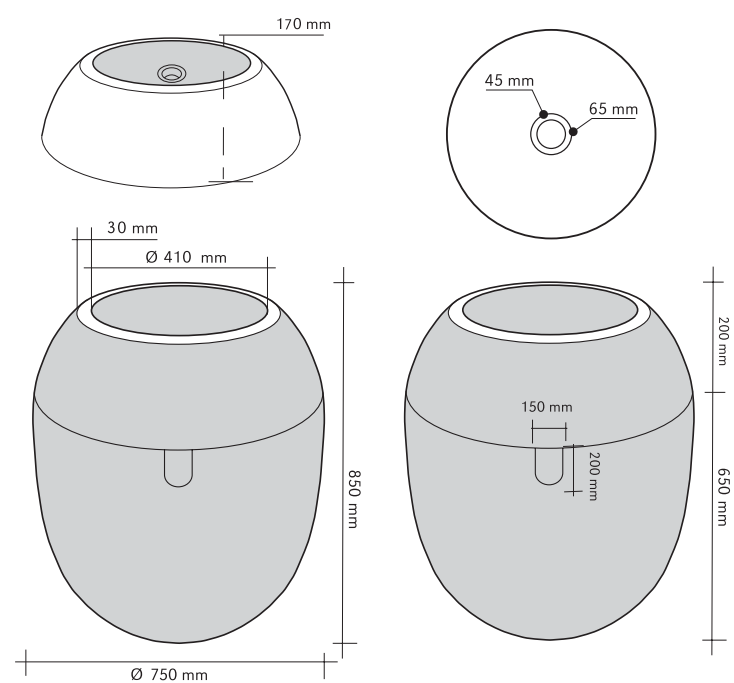

CAPSULA FUMÈ

CODE	ISLACAPFU
COLOUR	Fumè
DIMENSIONS	Ø75 h85 cm
MATERIAL	Marmo
SURFACE FINISH	Levigata
KG / PZ	190
PRICE BAND	44