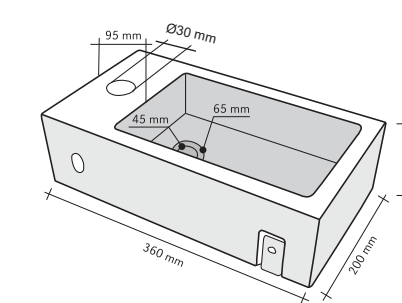

MINI RETTANGOLO BASALTO NERO

CODE ISLAMREBN
COLOUR Nero
DIMENSIONS 36x20xh10
MATERIAL Basalto
SURFACE FINISH Levigata
KG / PZ 25
PRICE BAND **20**