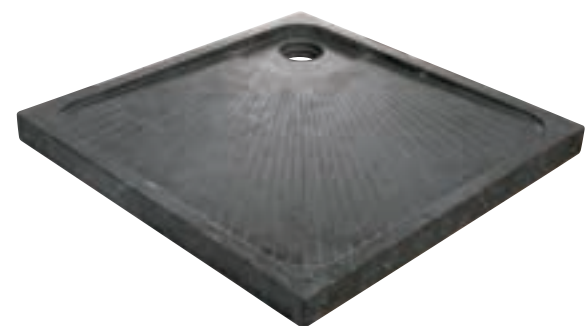

PIATTO DOCCIA NERO

CODE	ISPIDOQUN
COLOUR	Nero
DIMENSIONS	90x90xh7 cm
MATERIAL	Marmo
SURFACE FINISH	Levigata
KG / PZ	100
PRICE BAND	37