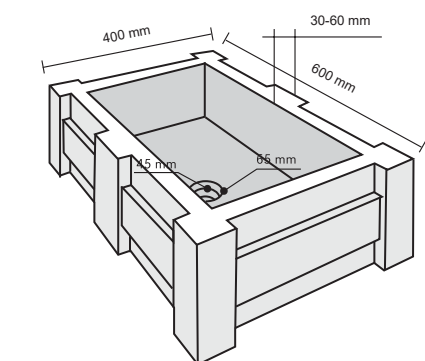

CASSETTA CREAM

CODE	ISLACASS
COLOUR	Cream
DIMENSIONS	40x60xh20 cm
MATERIAL	Marmo
SURFACE FINISH	Levigata
KG / PZ	35
PRICE BAND	31