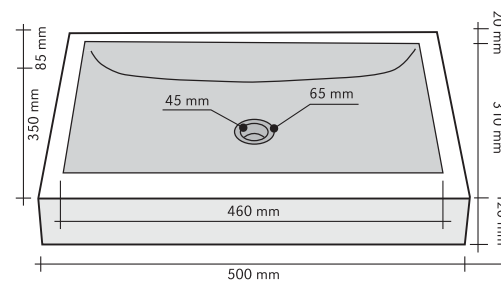

QUADRATO GRIGIO	
CODE	ISLAUGRI
COLOUR	Grigio
DIMENSIONS	35x50xh12 cm
MATERIAL	Marmo
SURFACE FINISH	Levigata
KG / PZ	30
PRICE BAND	23