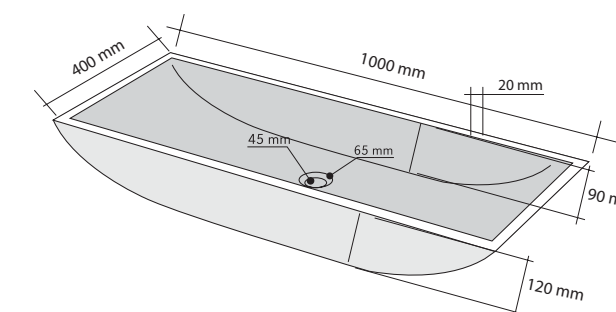

ARCO BASALTO NERO

CODE ISLAARCA
COLOUR Nero
DIMENSIONS 40x100xh12 cm
MATERIAL Basalto
SURFACE FINISH Levigata
KG / PZ 65
PRICE BAND **32**