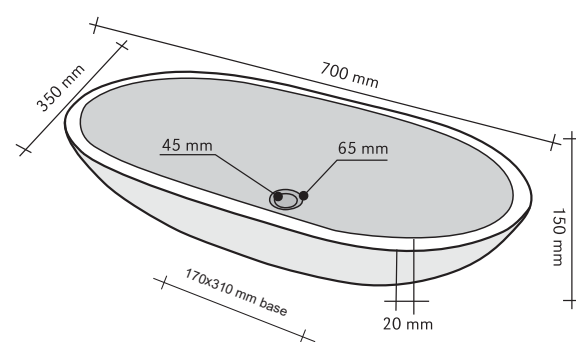

OVALE BEIGE	
CODE	ISLAOVBGD
COLOUR	Beige
DIMENSIONS	35x70xh15 cm
MATERIAL	Marmo
SURFACE FINISH	Levigata
KG / PZ	50
PRICE BAND	30