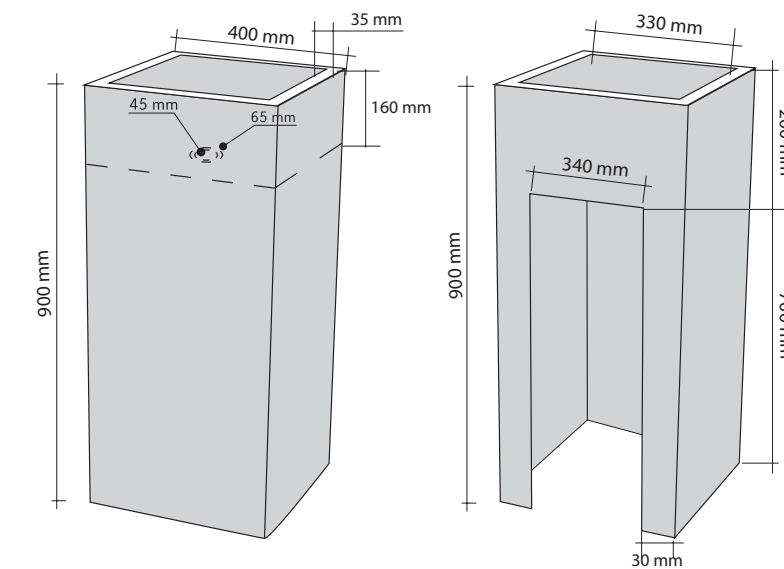

CUBO NERO

CODE ISLACUBNE
COLOUR Nero
DIMENSIONS 40x40xh90 cm
MATERIAL Marmo
SURFACE FINISH Levigata
KG / PZ 90
PRICE BAND 37