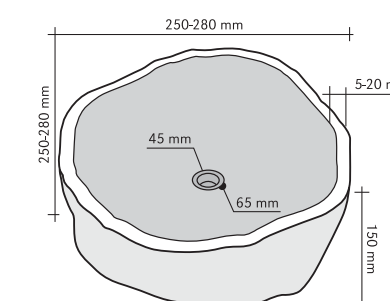

MINI STONE - Pezzo Unico

CODE	ISLAMISTO
COLOUR	Scuro
DIMENSIONS	Ø25-28 h15 cm
MATERIAL	River Stone
SURFACE FINISH	Grezza
KG / PZ	25
PRICE BAND	19