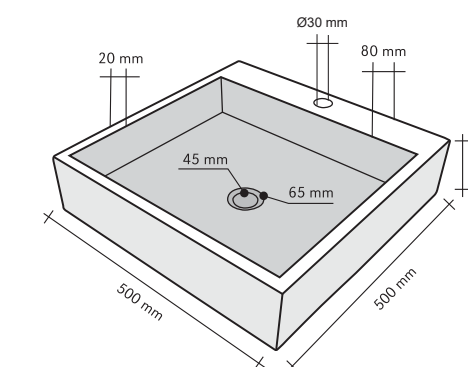

QUADRO BASALTO NERO

CODE ISLAQBNE
COLOUR Nero
DIMENSIONS 35x50xh12 cm
MATERIAL Basalto
SURFACE FINISH Levigata
KG / PZ 40
PRICE BAND **25**