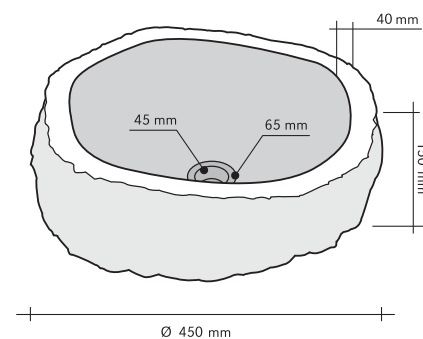

ASTRATTO BEIGE

CODE	ISLAASBED
COLOUR	Beige
DIMENSIONS	Ø45 h15 cm
MATERIAL	Marmo
SURFACE FINISH	Grezzo
KG / PZ	45
PRICE BAND	22