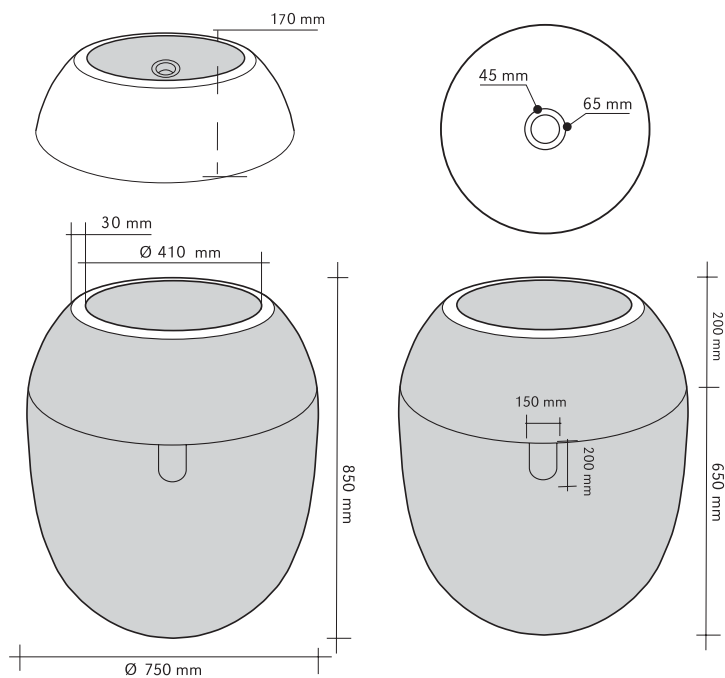

CAPSULA BEIGE

CODE	ISLACAPBG
COLOUR	Beige
DIMENSIONS	Ø75 h85 cm
MATERIAL	Marmo
SURFACE FINISH	Levigata
KG / PZ	190
PRICE BAND	44