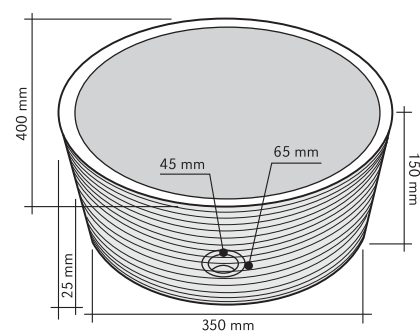

CILINDRO BEIGE

CODE	ISLACILBE
COLOUR	Beige
DIMENSIONS	Ø40 h15 cm
MATERIAL	Marmo
SURFACE FINISH	Burrato
KG / PZ	25
PRICE BAND	22