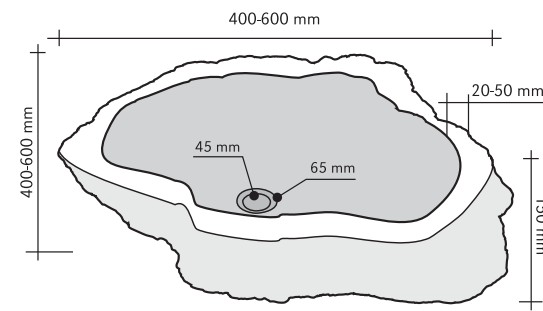

JURASSIC ONYX - Pezzo Unico

CODE	ISLAJURON
COLOUR	Variegato
DIMENSIONS	Ø40-60 h15 cm
MATERIAL	Onice
SURFACE FINISH	Grezza
KG / PZ	30-40
PRICE BAND	30