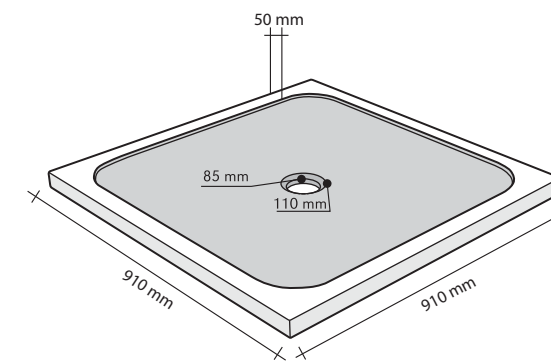

OVALE BEIGE	
CODE	ISLAOVBGD
COLOUR	Beige
DIMENSIONS	35x70xh15 cm
MATERIAL	Marmo
SURFACE FINISH	Levigata
KG / PZ	50
PRICE BAND	30

QUADRATO BEIGE	
CODE	ISLAQUBEG
COLOUR	Beige
DIMENSIONS	35x50xh12 cm
MATERIAL	Marmo
SURFACE FINISH	Levigata
KG / PZ	30
PRICE BAND	23

TRAPEZIO BEIGE	
CODE	ISLATRABE
COLOUR	Beige
DIMENSIONS	35x60xh15 cm
MATERIAL	Marmo
SURFACE FINISH	Levigata
KG / PZ	30
PRICE BAND	25

ARCO BEIGE	
CODE	ISLAARCBE
COLOUR	Beige
DIMENSIONS	40x100xh12 cm
MATERIAL	Marmo
SURFACE FINISH	Levigata
KG / PZ	55
PRICE BAND	31

PIRAMIDE BEIGE	
CODE	ISLAPIRBE
COLOUR	Beige
DIMENSIONS	40x40xh90 cm
MATERIAL	Marmo
SURFACE FINISH	Lavorata
KG / PZ	90
PRICE BAND	36

CAPSULA BEIGE

CODE	ISLACAPBG
COLOUR	Beige
DIMENSIONS	Ø75 h85 cm
MATERIAL	Marmo
SURFACE FINISH	Levigata
KG / PZ	190
PRICE BAND	44