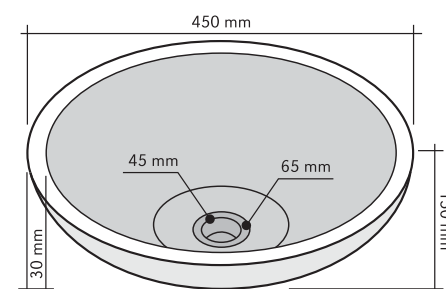

TONDO TROTOL

CODE	ISLATOTRO
COLOUR	Chiaro
DIMENSIONS	Ø45 h15 cm
MATERIAL	Marmo
SURFACE FINISH	Levigata
KG / PZ	30
PRICE BAND	22