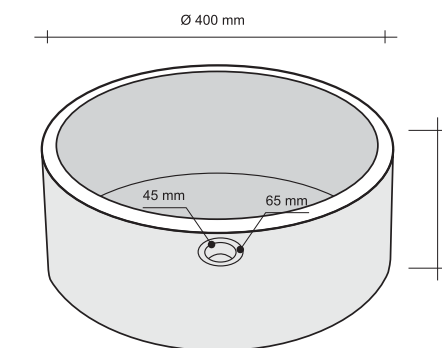

CERCHIO BIANCO

CODE ISLACERBI
COLOUR Bianco
DIMENSIONS Ø40 h15 cm
MATERIAL Marmo
SURFACE FINISH Levigato
KG / PZ 23
PRICE BAND 23