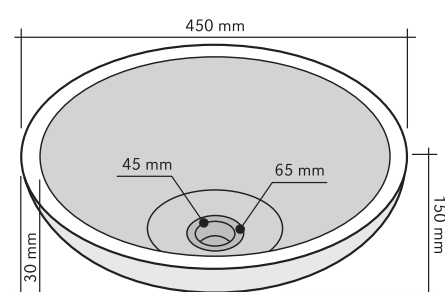

ROTONDO BEIGE GREZZO

CODE	ISLATOBEG
COLOUR	Beige
DIMENSIONS	Ø45 h15 cm
MATERIAL	Marmo
SURFACE FINISH	Grezzo
KG / PZ	30
PRICE BAND	22